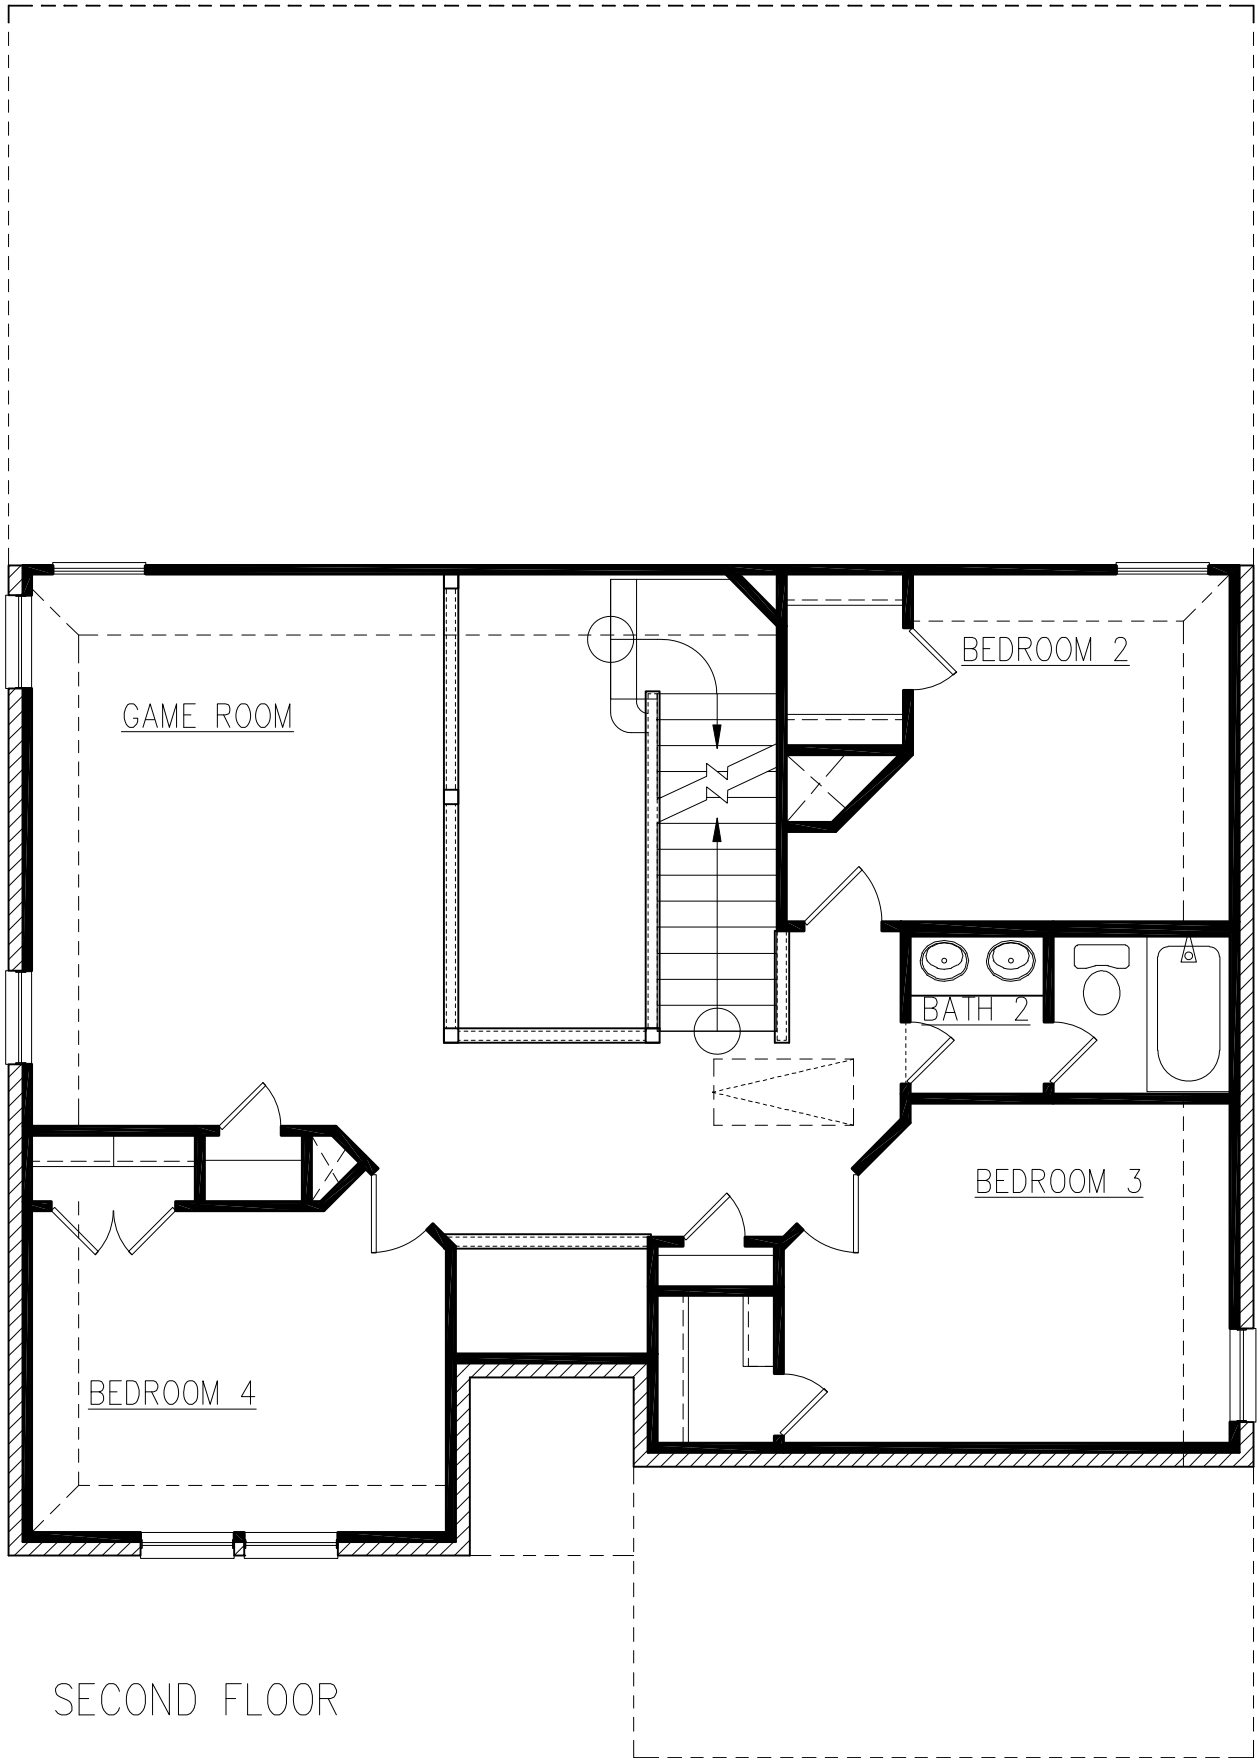

FIRST FLOOR

2694BF
WESTHEIMER LAKES NORTH 6-17-10

SECOND FLOOR

2694BF
WESTHEIMER LAKES NORTH 6-17-10

FAMILY ROOM

OPTIONAL FIREPLACE

OWNER'S SUITE

OPTIONAL BAY @ MASTER BEDROOM

COV'D PATIO

BREAKFAST

FAMILY ROOM

OPTIONAL COVERED PATIO

KITCHEN

OPTIONAL KITCHEN

2694BF

WESTHEIMER LAKES NORTH