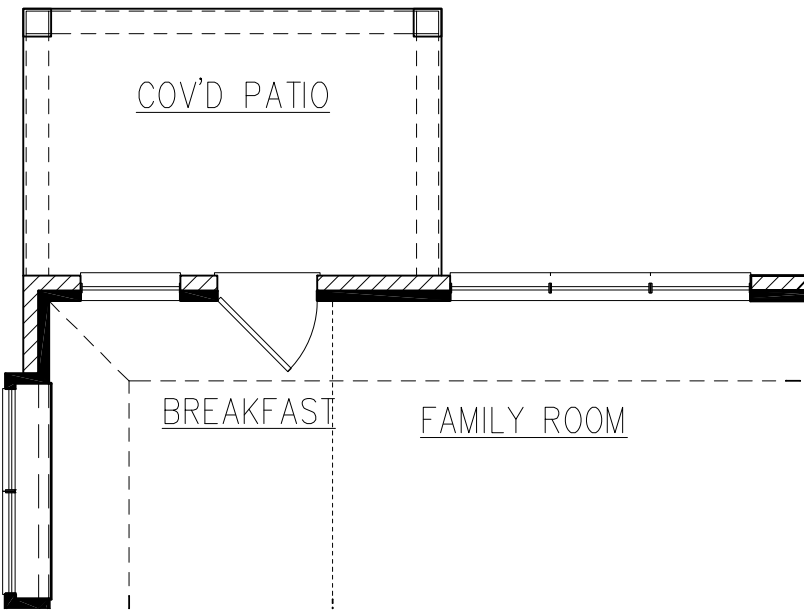

FIRST FLOOR

2694BF
WESTHEIMER LAKES NORTH 6-17-10

SECOND FLOOR

2694BF
WESTHEIMER LAKES NORTH 6-17-10

FAMILY ROOM

OPTIONAL FIREPLACE

OWNER'S SUITE

OPTIONAL BAY @ MASTER BEDROOM

COV'D PATIO

BREAKFAST

FAMILY ROOM

OPTIONAL COVERED PATIO

KITCHEN

OPTIONAL KITCHEN

2694BF

WESTHEIMER LAKES NORTH