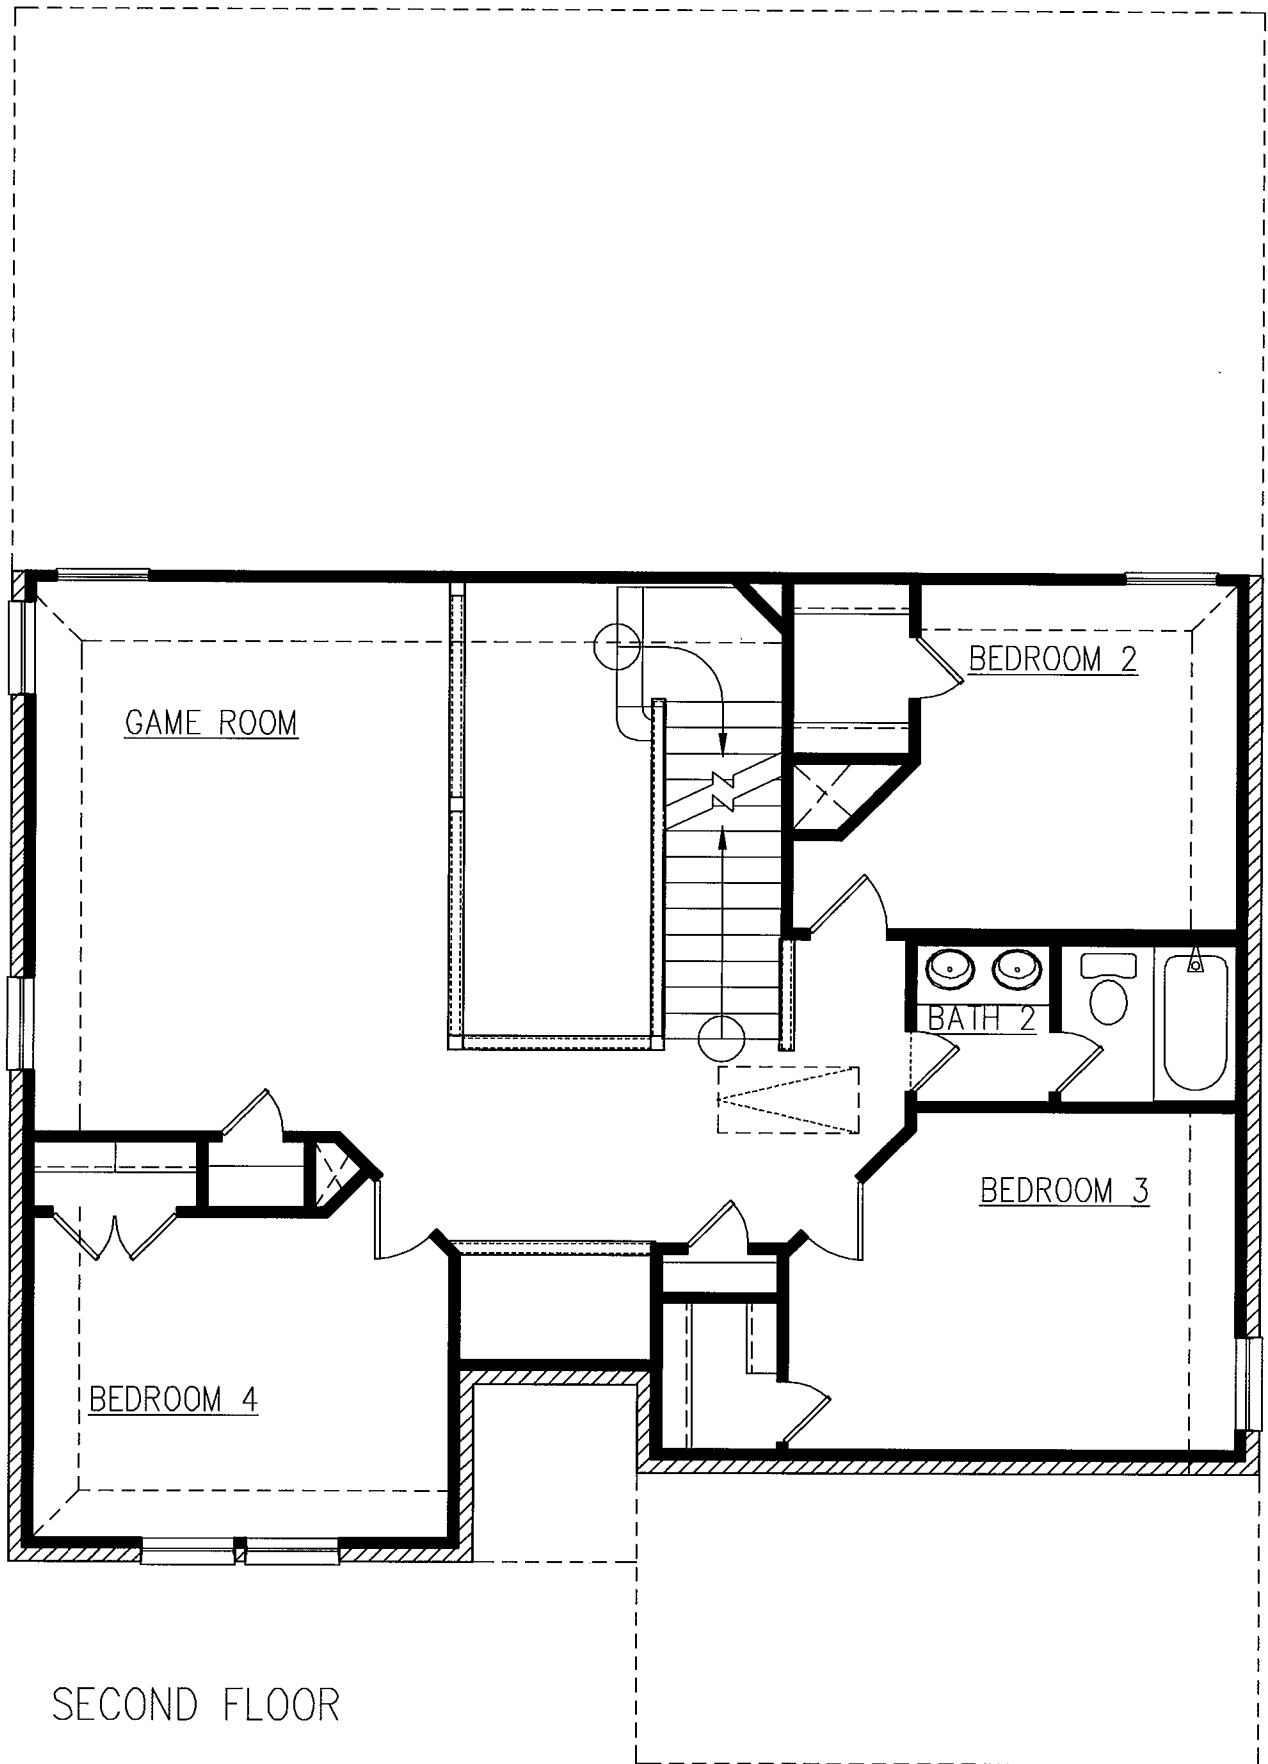

FIRST FLOOR

2694BF
WESTHEIMER LAKES NORTH 6-17-10

SECOND FLOOR

2694BF
WESTHEIMER LAKES NORTH 6-17-10

FAMILY ROOM

OPTIONAL FIREPLACE

OWNER'S SUITE

OPTIONAL BAY @ MASTER BEDROOM

COV'D PATIO

BREAKFAST

FAMILY ROOM

OPTIONAL COVERED PATIO

KITCHEN

OPTIONAL KITCHEN

2694BF

WESTHEIMER LAKES NORTH