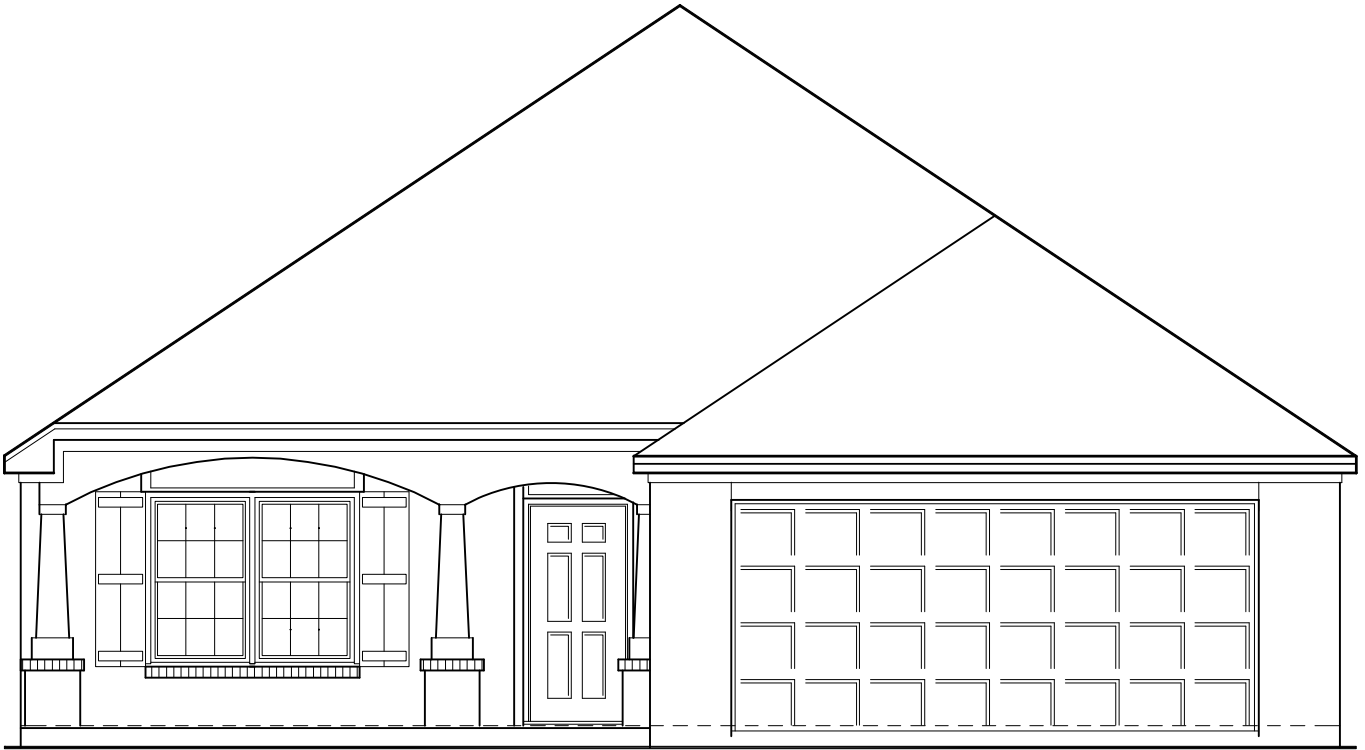

1560AF  
CANYON LAKES WEST 10-15-09

DELUXE  
OWNER'S BATH

OPT OWNER'S w/  
WALK-IN SHOWER

OPTIONAL FIREPLACE

1560AF — ELEVATION A

1560AF — ELEVATION B

CANYON LAKES WEST 10-15-09

1560AF — ELEVATION C

1560AF — ELEVATION D

CANYON LAKES WEST 10-15-09