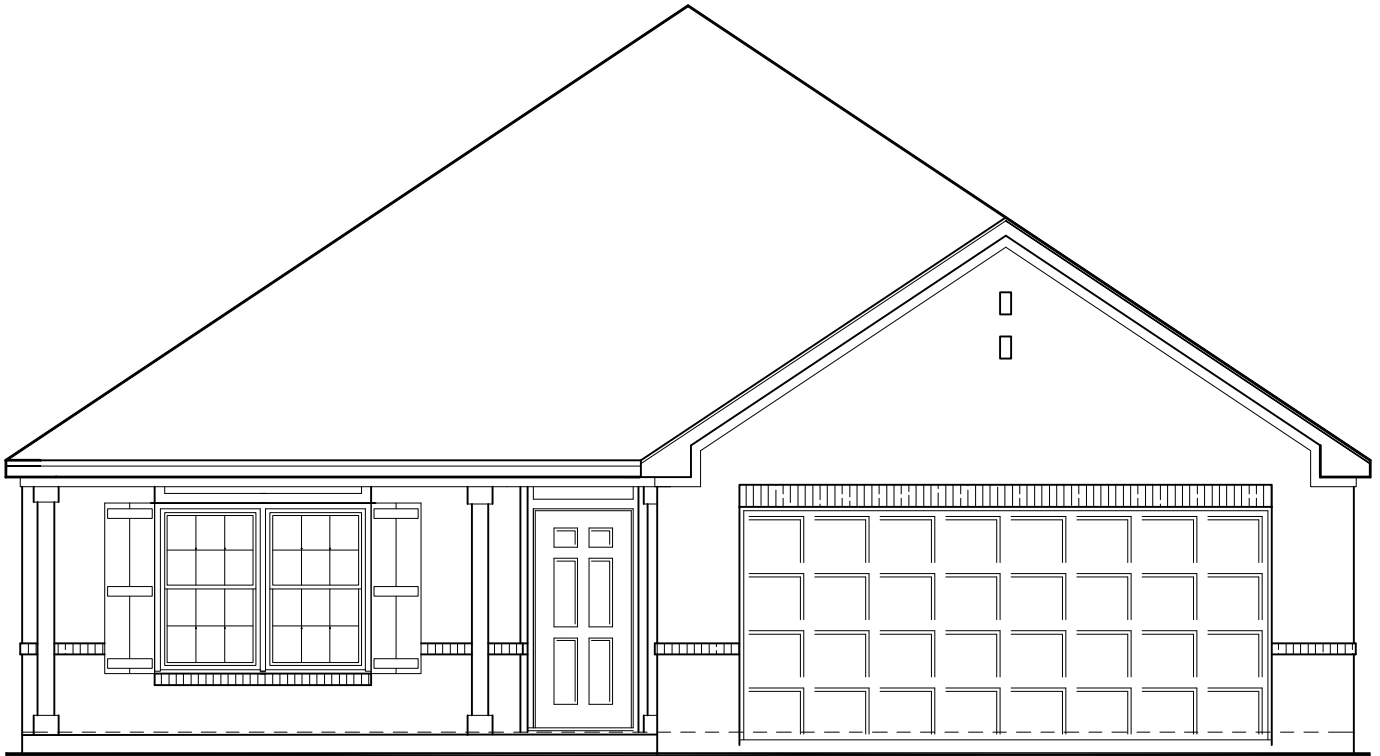

1560AF  
CANYON LAKES WEST 10-15-09

DELUXE  
OWNER'S BATH

OPT OWNER'S w/  
WALK-IN SHOWER

OPTIONAL FIREPLACE

1560AF — ELEVATION A

1560AF — ELEVATION B

CANYON LAKES WEST 10-15-09

1560AF — ELEVATION C

1560AF — ELEVATION D

CANYON LAKES WEST 10-15-09