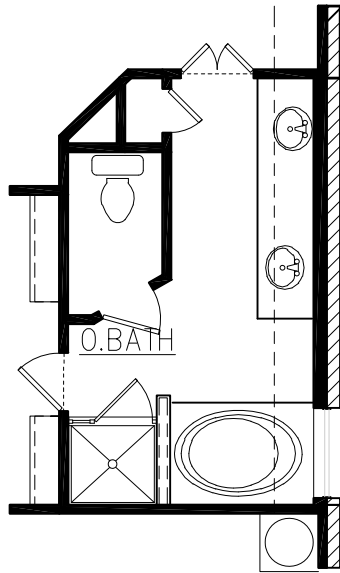

1560AF  
CANYON LAKES WEST 10-15-09

DELUXE  
OWNER'S BATH

OPT OWNER'S w/  
WALK-IN SHOWER

OPTIONAL FIREPLACE

1560AF — ELEVATION A

1560AF — ELEVATION B

CANYON LAKES WEST 10-15-09

1560AF — ELEVATION C