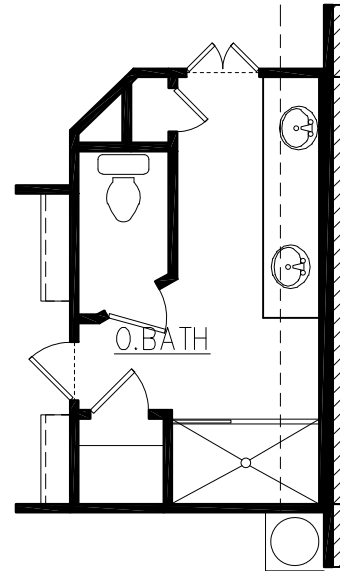

1560AF  
CANYON LAKES WEST 10-15-09

DELUXE  
OWNER'S BATH

OPT OWNER'S w/  
WALK-IN SHOWER

OPTIONAL FIREPLACE

1560AF — ELEVATION A

1560AF — ELEVATION B

CANYON LAKES WEST 10-15-09

1560AF — ELEVATION C